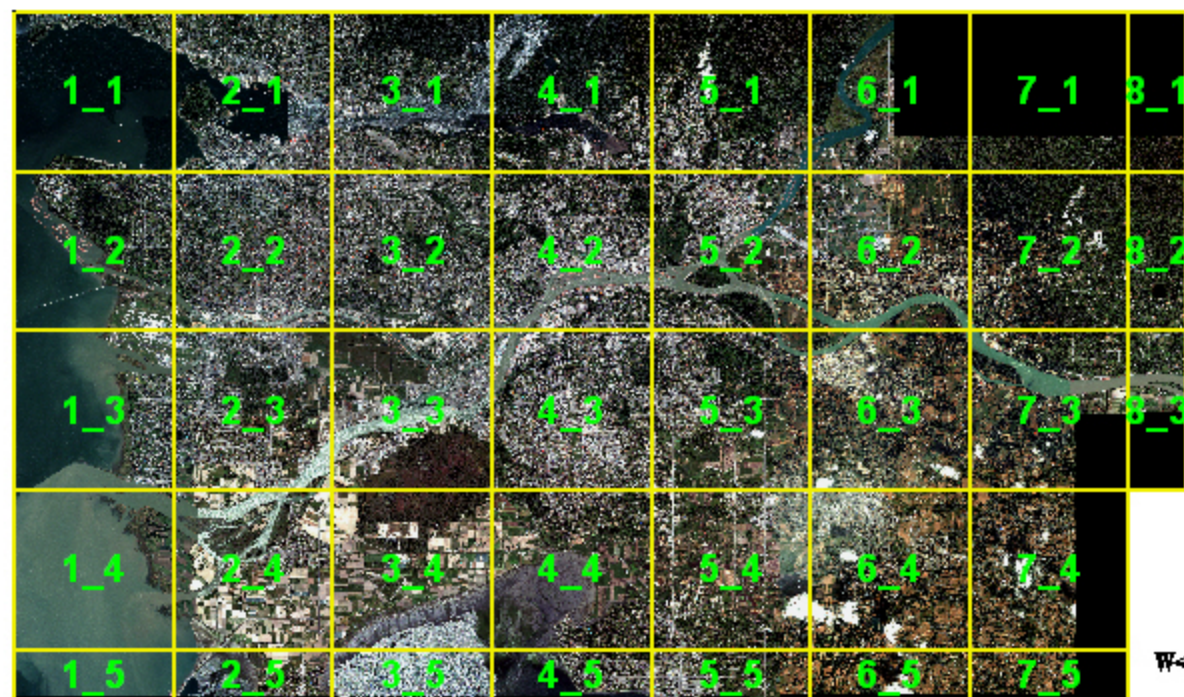

VANCOUVER TILE LAYOUT

 VANCOUVER TILE SHAPE

0 10 20
kilometres